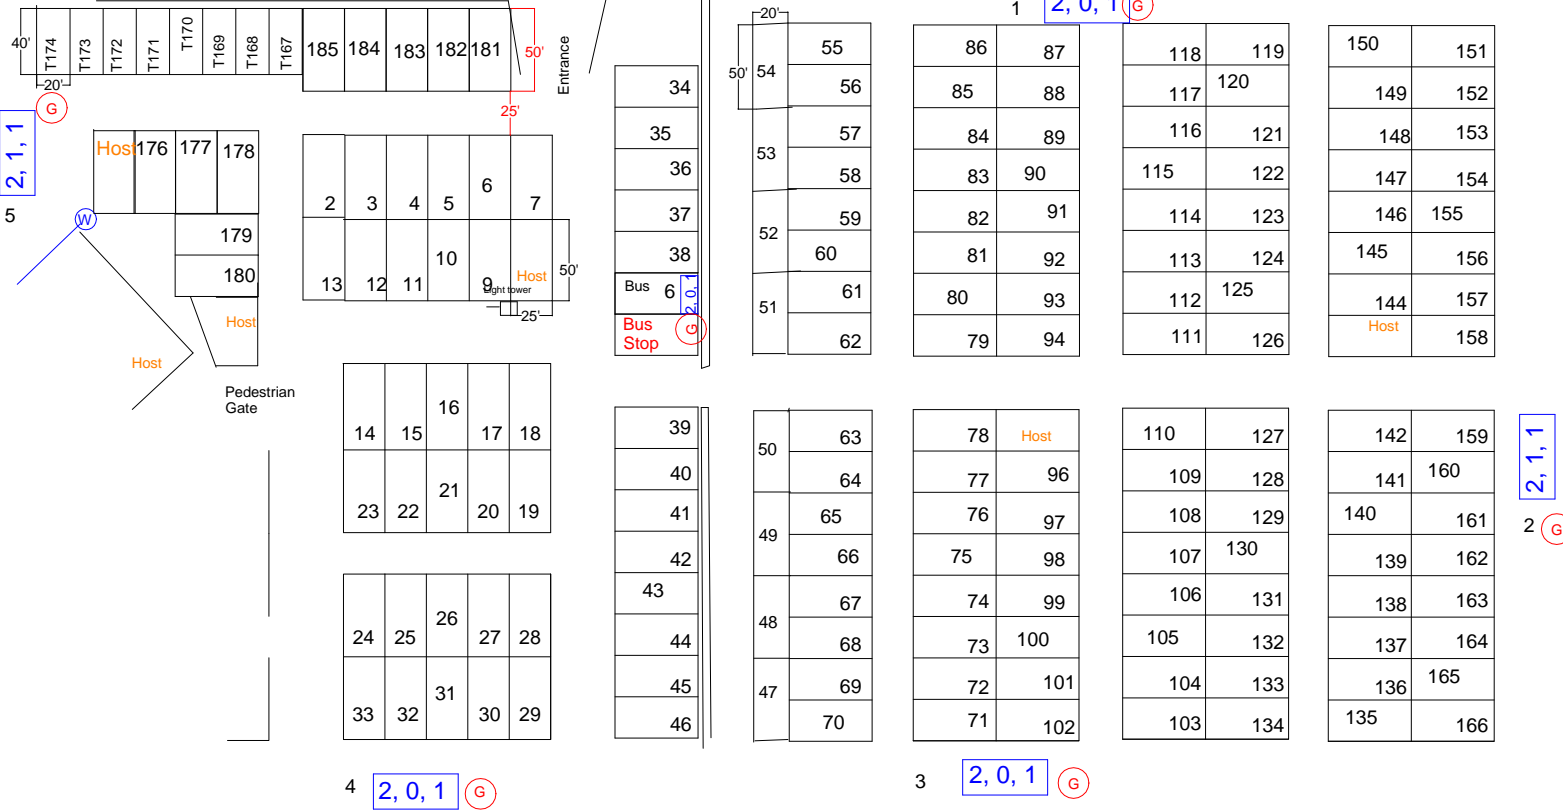

2019 Camp 10, Rodeo Grounds East, 4100 Block Long Street

1 - 46, 55 - 169, 175 - 185 are 25'X50', 47 - 54 are 20'x50' on grass, T167 - T174 are 20'X40' Tent ONLY Sites
 Host Sites 1, 8, 95, 143, 175

3/27/2015 185

12, 2, 6

5 - 4 Yd

Long Street

4 2, 0, 1 G

3 2, 0, 1 G

2, 1, 1
2 G