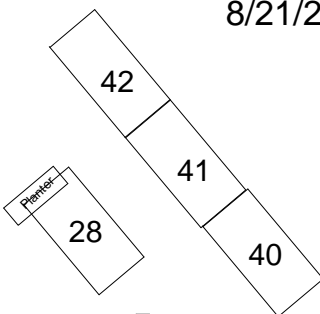

8/21/2015 39