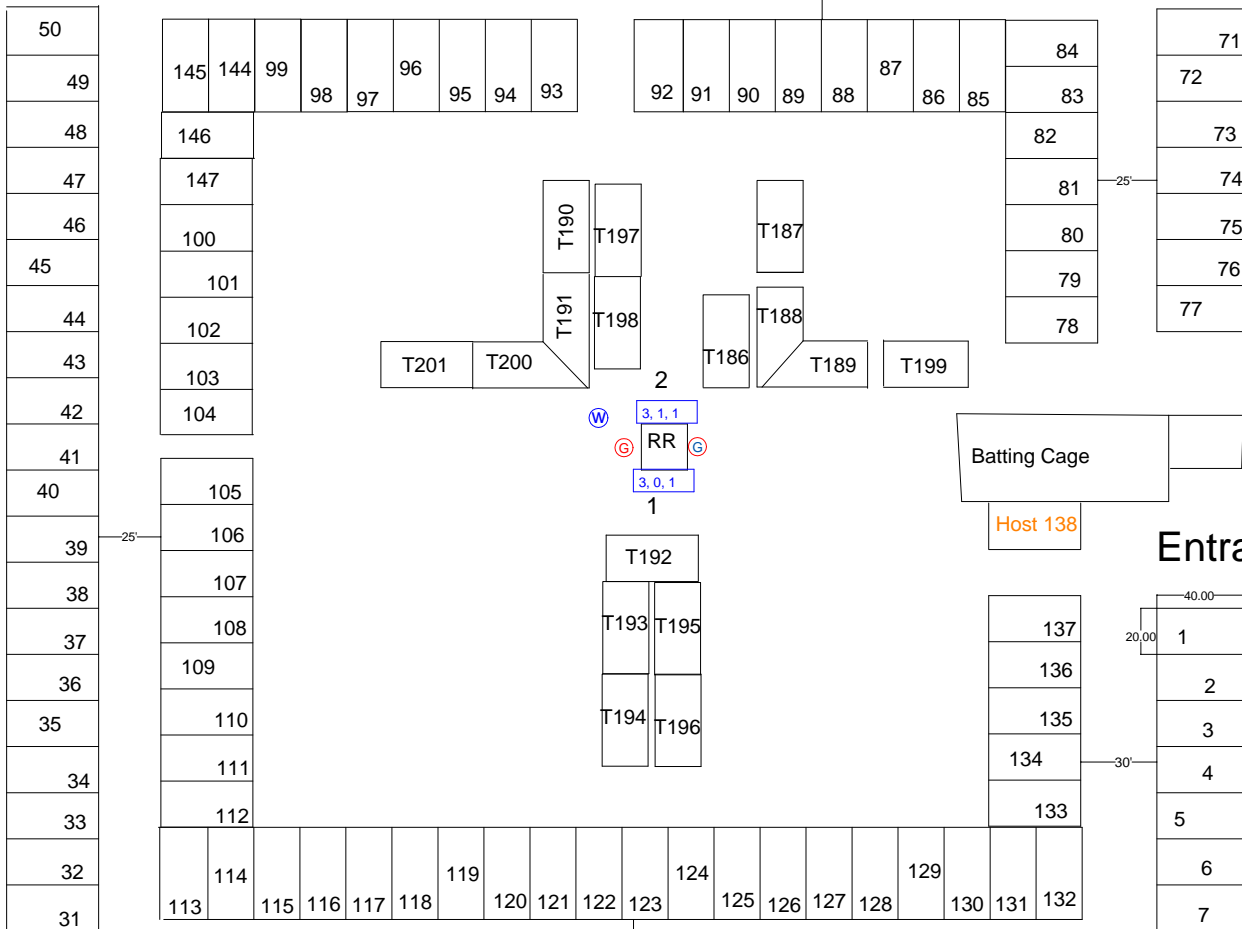

# Long Street

## 2019 Camp 6, Hawthorne School

1100 Block 35th Avenue off Long St.

1 - 50, 60 - 170 are 20'x40', 51 - 59 are 20'x50' sites

149 - 159 on pavement

T160 - T201 are Tent ONLY Sites on grass

Host Sites 30, 70, 138, 143

9/2/2014 201

10,2,4

- Ⓞ 2 - 4 Yd
- Ⓞ 1 - 2 Yd
- Ⓞ 2 - 90 gal rollup

Layout and Site Numbers  
Subject to Change Without Notice

35th Avenue