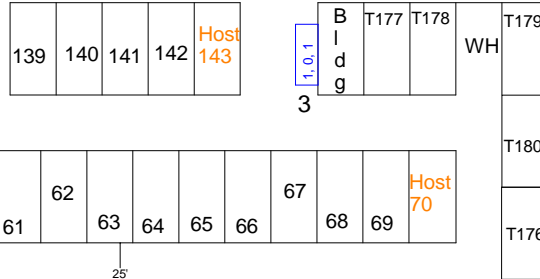

## 2019 Camp 6, Hawthorne School

1100 Block 35th Avenue off Long St.

1 - 50, 60 - 170 are 20'x40', 51 - 59 are 20'x50' sites

149 - 159 on pavement

T160 - T201 are Tent ONLY Sites on grass

Host Sites 30, 70, 138, 143

9/2/2014 201

10,2,4

- Ⓞ 2 - 4 Yd
- Ⓞ 1 - 2 Yd
- Ⓞ 2 - 90 gal rollup

Layout and Site Numbers  
Subject to Change Without Notice

35th Avenue